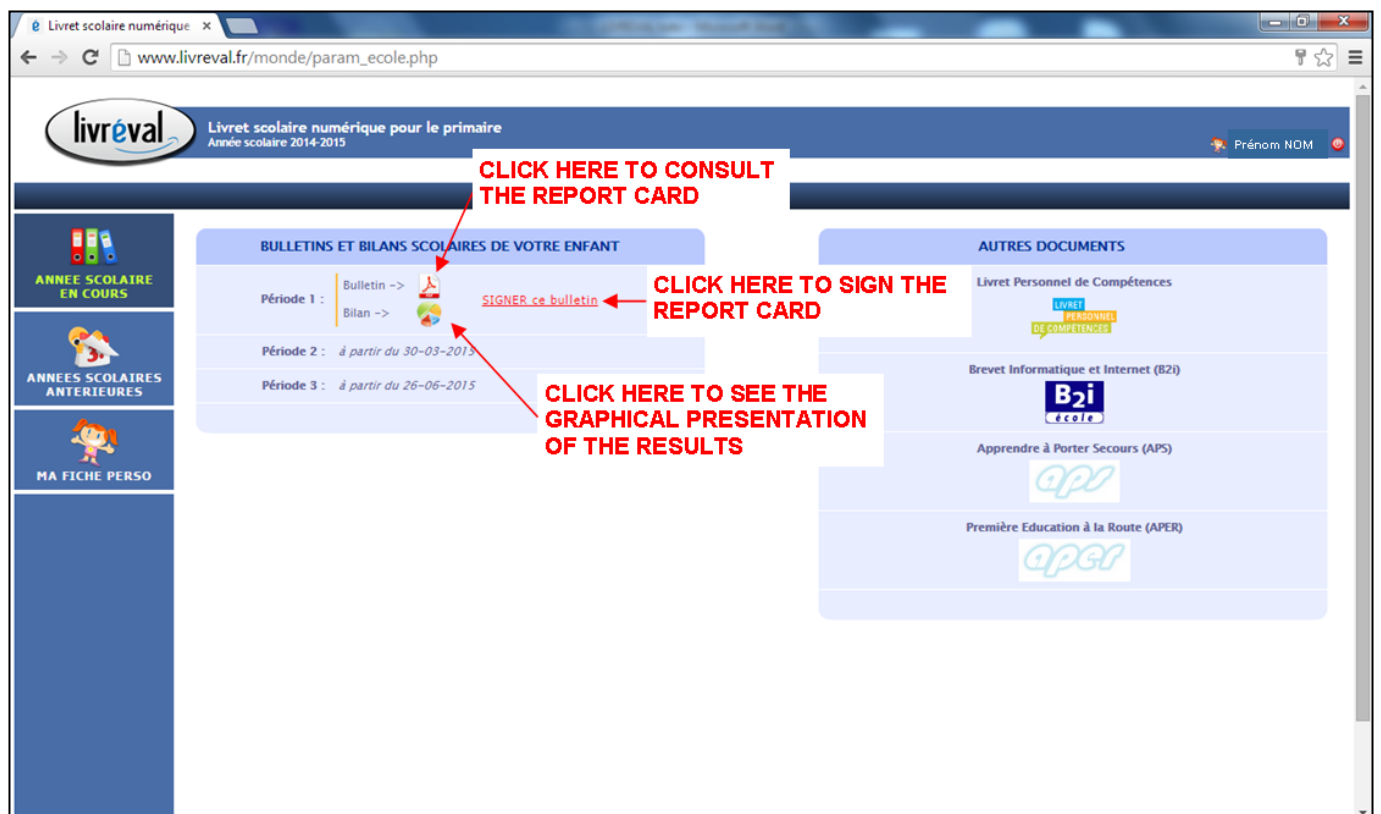

The following page appears:

The screenshot shows a web browser window with the address bar displaying "www.livreval.fr/monde/". The page content includes the "livreval" logo, the text "Académie de MONDE", and two groups of cartoon children. The login form consists of two input fields: "identifiant" and "mot de passe", each with a small icon of a child and a plus sign to its right. Below the fields is a "Valider" button. At the bottom of the form area, there is a link: "Identifiant et/ou mot de passe oublié ?" with the subtext "Envoi automatique de vos codes d'accès..." below it.

Fill in the required fields, then click on *Valider*.

The home page appears:

Start by checking the report card (click on the pdf icon):

CLICK HERE TO CONSULT THE REPORT CARD

CLICK HERE TO SIGN THE REPORT CARD