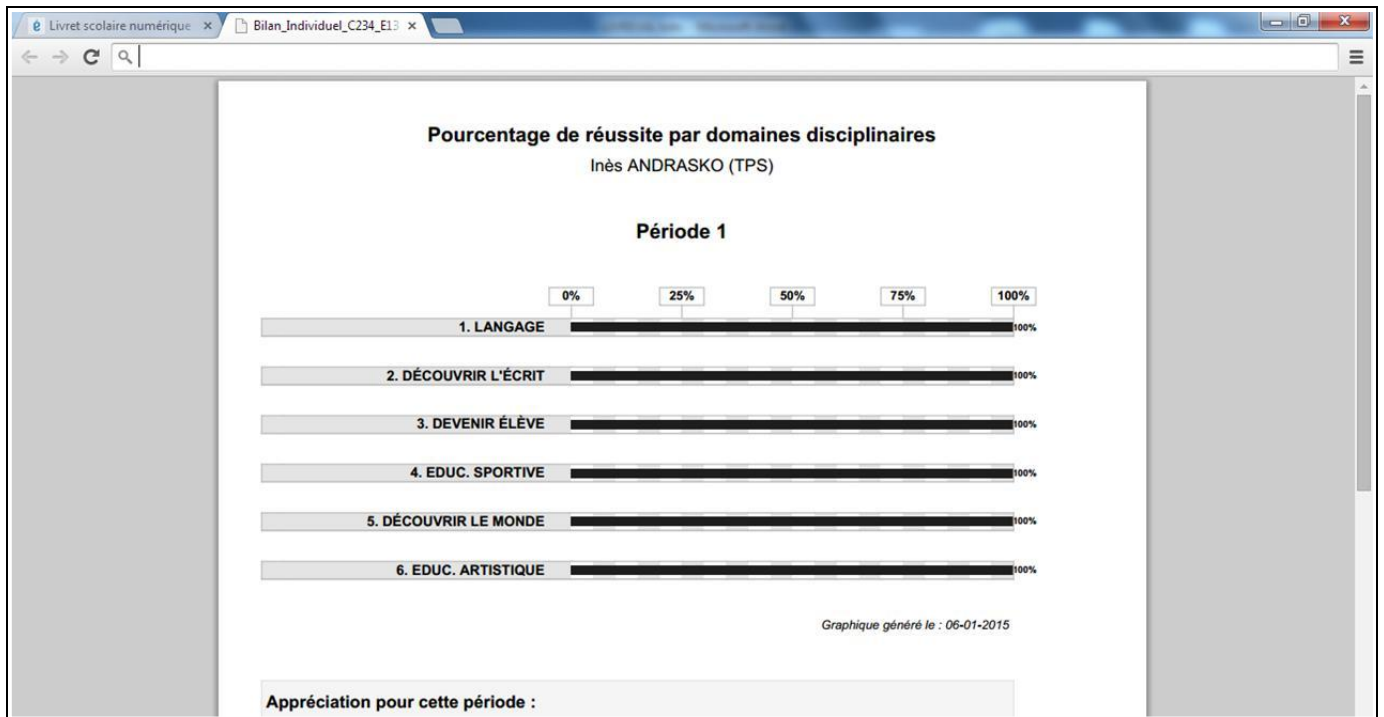

For your information, you have the possibility to consult the graphical presentation of the results:

The school report cards are available throughout the schooling years of your child. You can consult the last year report card by clicking on « *Années scolaires antérieures* ».

You can also change your password by clicking on « *Ma fiche perso* ».

livréval Livret scolaire numérique pour le primaire
Année scolaire 2014-2015

ANNEE SCOLAIRE EN COURS

ANNEES SCOLAIRES ANTERIEURES

MA FICHE PERSO

BULLETINS ET BILANS SCOLAIRES DE VOTRE ENFANT

Période 1 : Bulletin -> [SIGNER ce bulletin](#)
Bilan ->

CLICK HERE TO CONSULT THE LAST YEAR REPORT CARD

CLICK HERE TO CHANGE YOUR PASSWORD