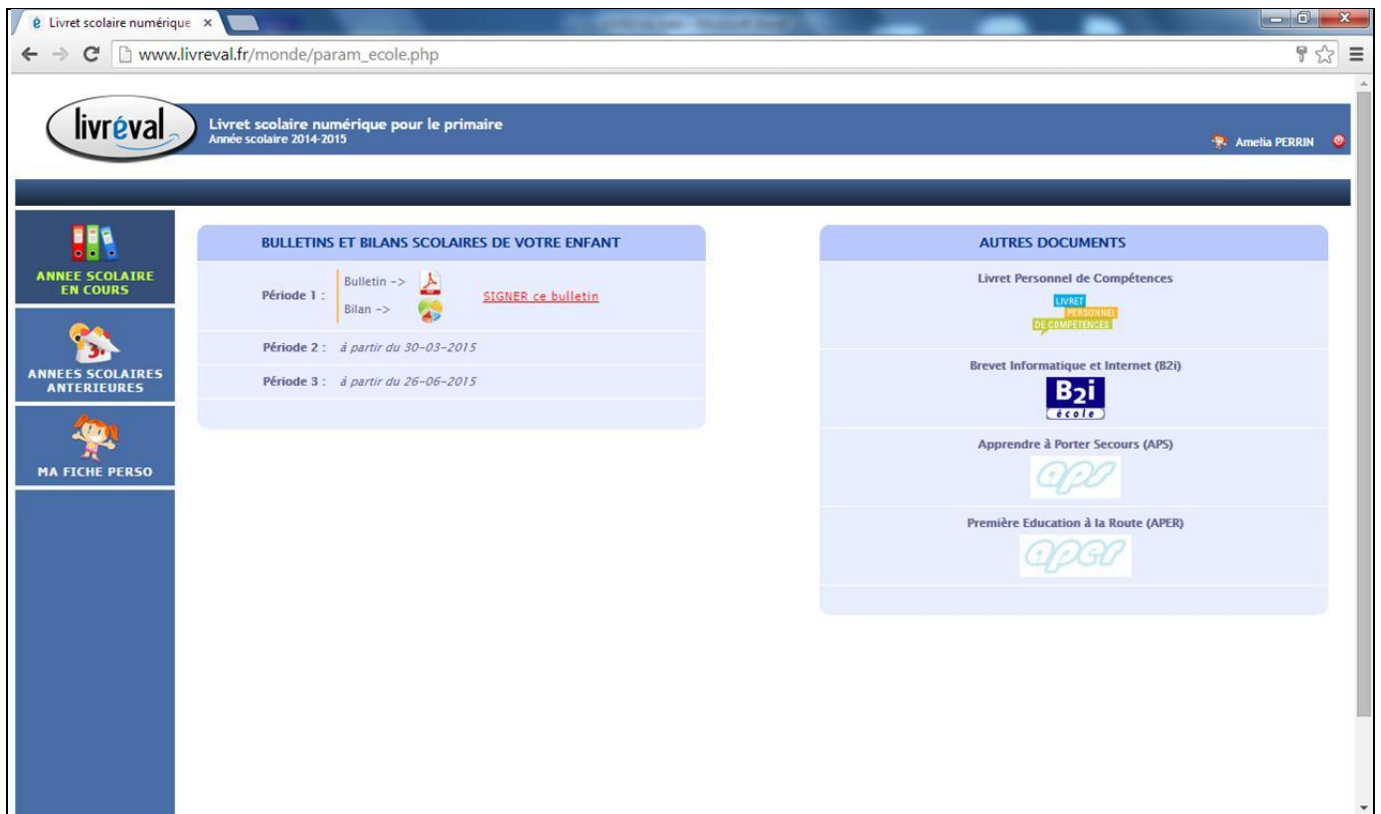

The home page appears: